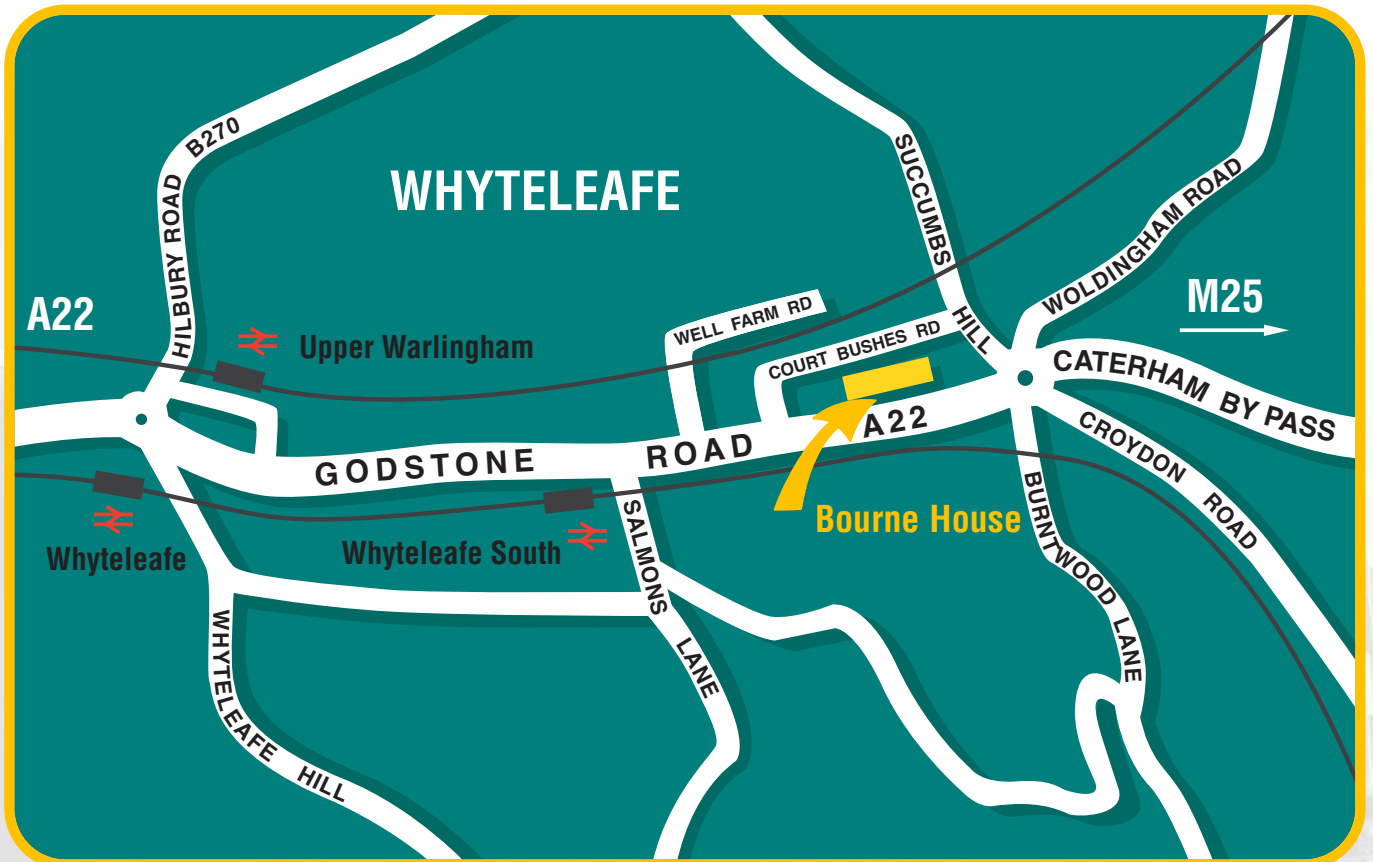

■ From the South

- From the M25 leave at Junction 6
- Take the North bound exit of the A22, signposted Croydon/London
- Straight through the set of traffic lights
- Take 3rd exit off the roundabout, A22 signposted Croydon/London
- Press the reception button on the main gate during office hours

■ From the North

- Head out of London on the A22
- Pass through Purley, keeping on the A22 signposted to East Grinstead
- Second exit on the mini roundabout into Whyteleafe
- Bourne House is situated about 2 miles on the left hand side
- Press the reception button on the main gate during office hours

Bourne House is only minutes from Junction 6 M25